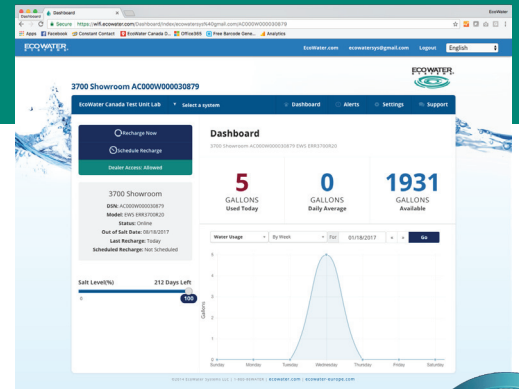

Series 3700 HydroLink Plus® Dashboard.