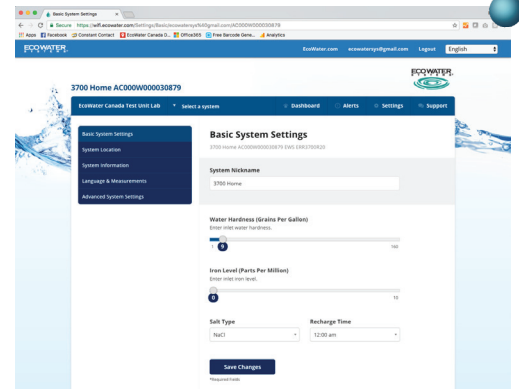

Series 3700 HydroLink Plus® Basic System Settings Page.